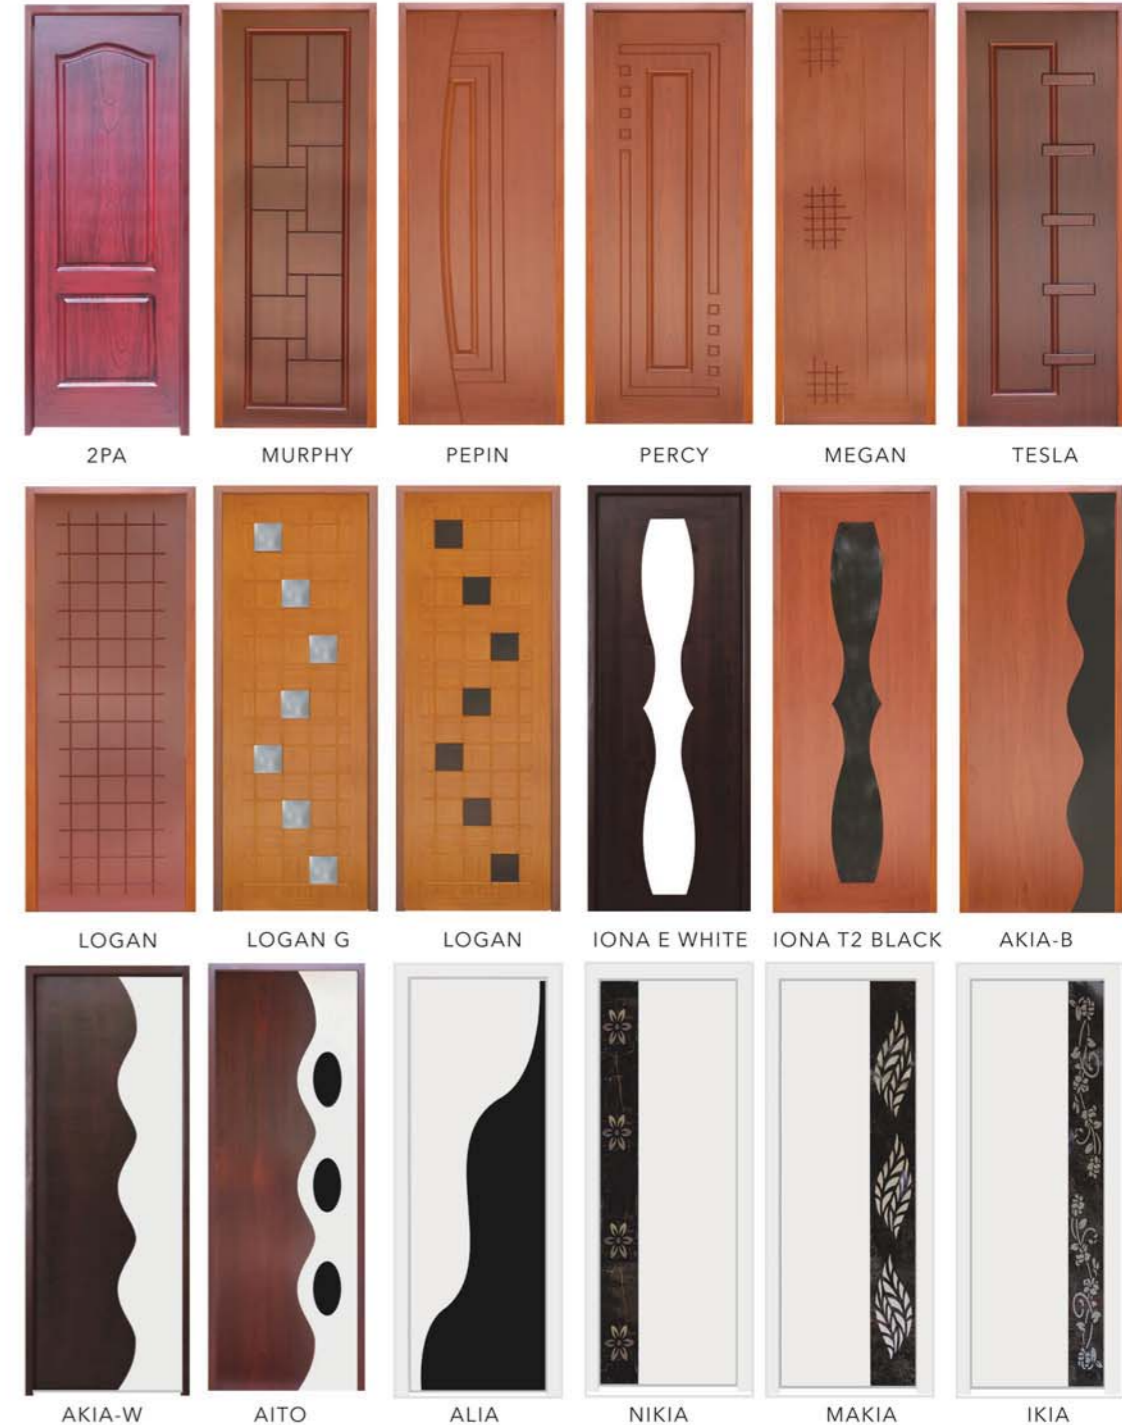

*ACTUALL COLOUR MAY VARY FROM THE PRINTED COLOURS.
PLEASE. PHYSICALLY VARYIFY THE COLOUR CHART BEFORE CONFIRMING THE ORDERS

REDISCOVER YOUR HOME

WITH i-LEAF DOORS

An ISO 9001:2015 Certified Company
www.ileafdoors.com

FIBRE (FRP) DOORS

*ACTUAL COLOUR MAY VARY FROM THE PRINTED COLOURS. PLEASE, PHYSICALLY VERIFY THE COLOUR CHART BEFORE CONFIRMING THE ORDERS

*ACTUAL COLOUR MAY VARY FROM THE PRINTED COLOURS. PLEASE, PHYSICALLY VERIFY THE COLOUR CHART BEFORE CONFIRMING THE ORDERS