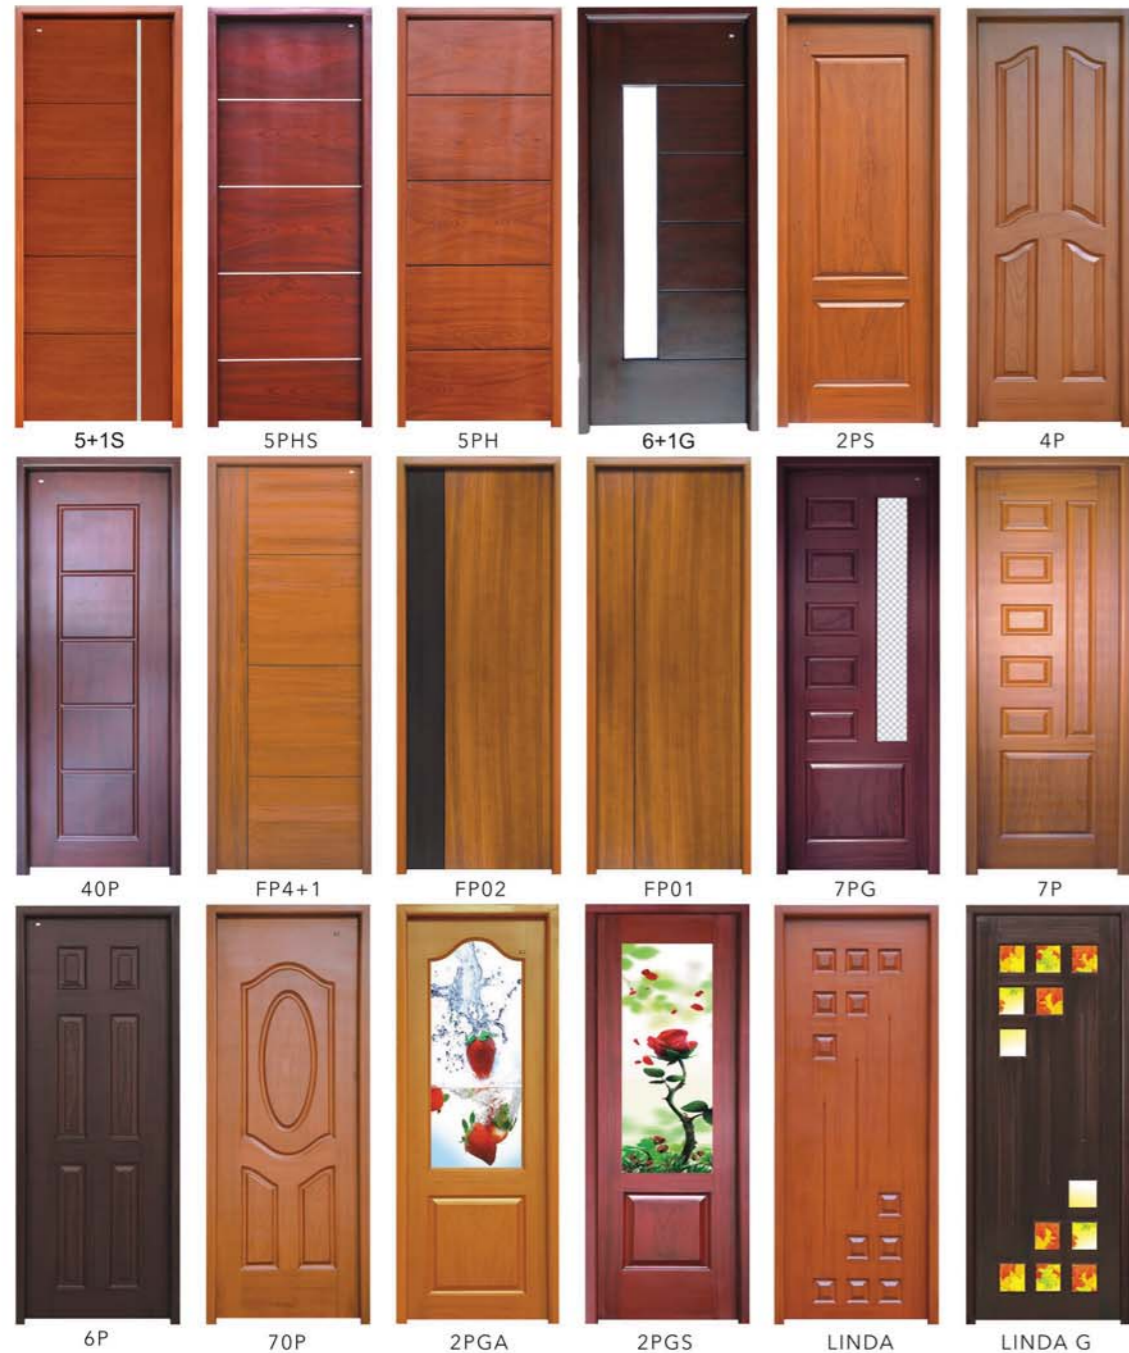

WPC DOORS& WPC FRAMES

WP-2P WP-70P WP-4P Size: 75x45 mm, 90x50 mm
100x50 mm, 100x65 mm

LAMINATED DOORS

IDD 001 IDD 008 IDD 010 IDD 018 IDD 024
IDD025 IDD 1005 IDD 1011 IDD 1013 IDD 1014

Available Size : 205x81

*ACTUALL COLOUR MAY VARY FROM THE PRINTED COLOURS.
PLEASE. PHYSICALLY VARYIFY THE COLOUR CHART BEFORE CONFIRMING THE ORDERS

REDISCOVER YOUR HOME

WITH i-LEAF DOORS

An ISO 9001:2015 Certified Company
www.ileafdoors.com

FIBRE (FRP) DOORS

*ACTUAL COLOUR MAY VARY FROM THE PRINTED COLOURS. PLEASE, PHYSICALLY VERIFY THE COLOUR CHART BEFORE CONFIRMING THE ORDERS

*ACTUAL COLOUR MAY VARY FROM THE PRINTED COLOURS. PLEASE, PHYSICALLY VERIFY THE COLOUR CHART BEFORE CONFIRMING THE ORDERS